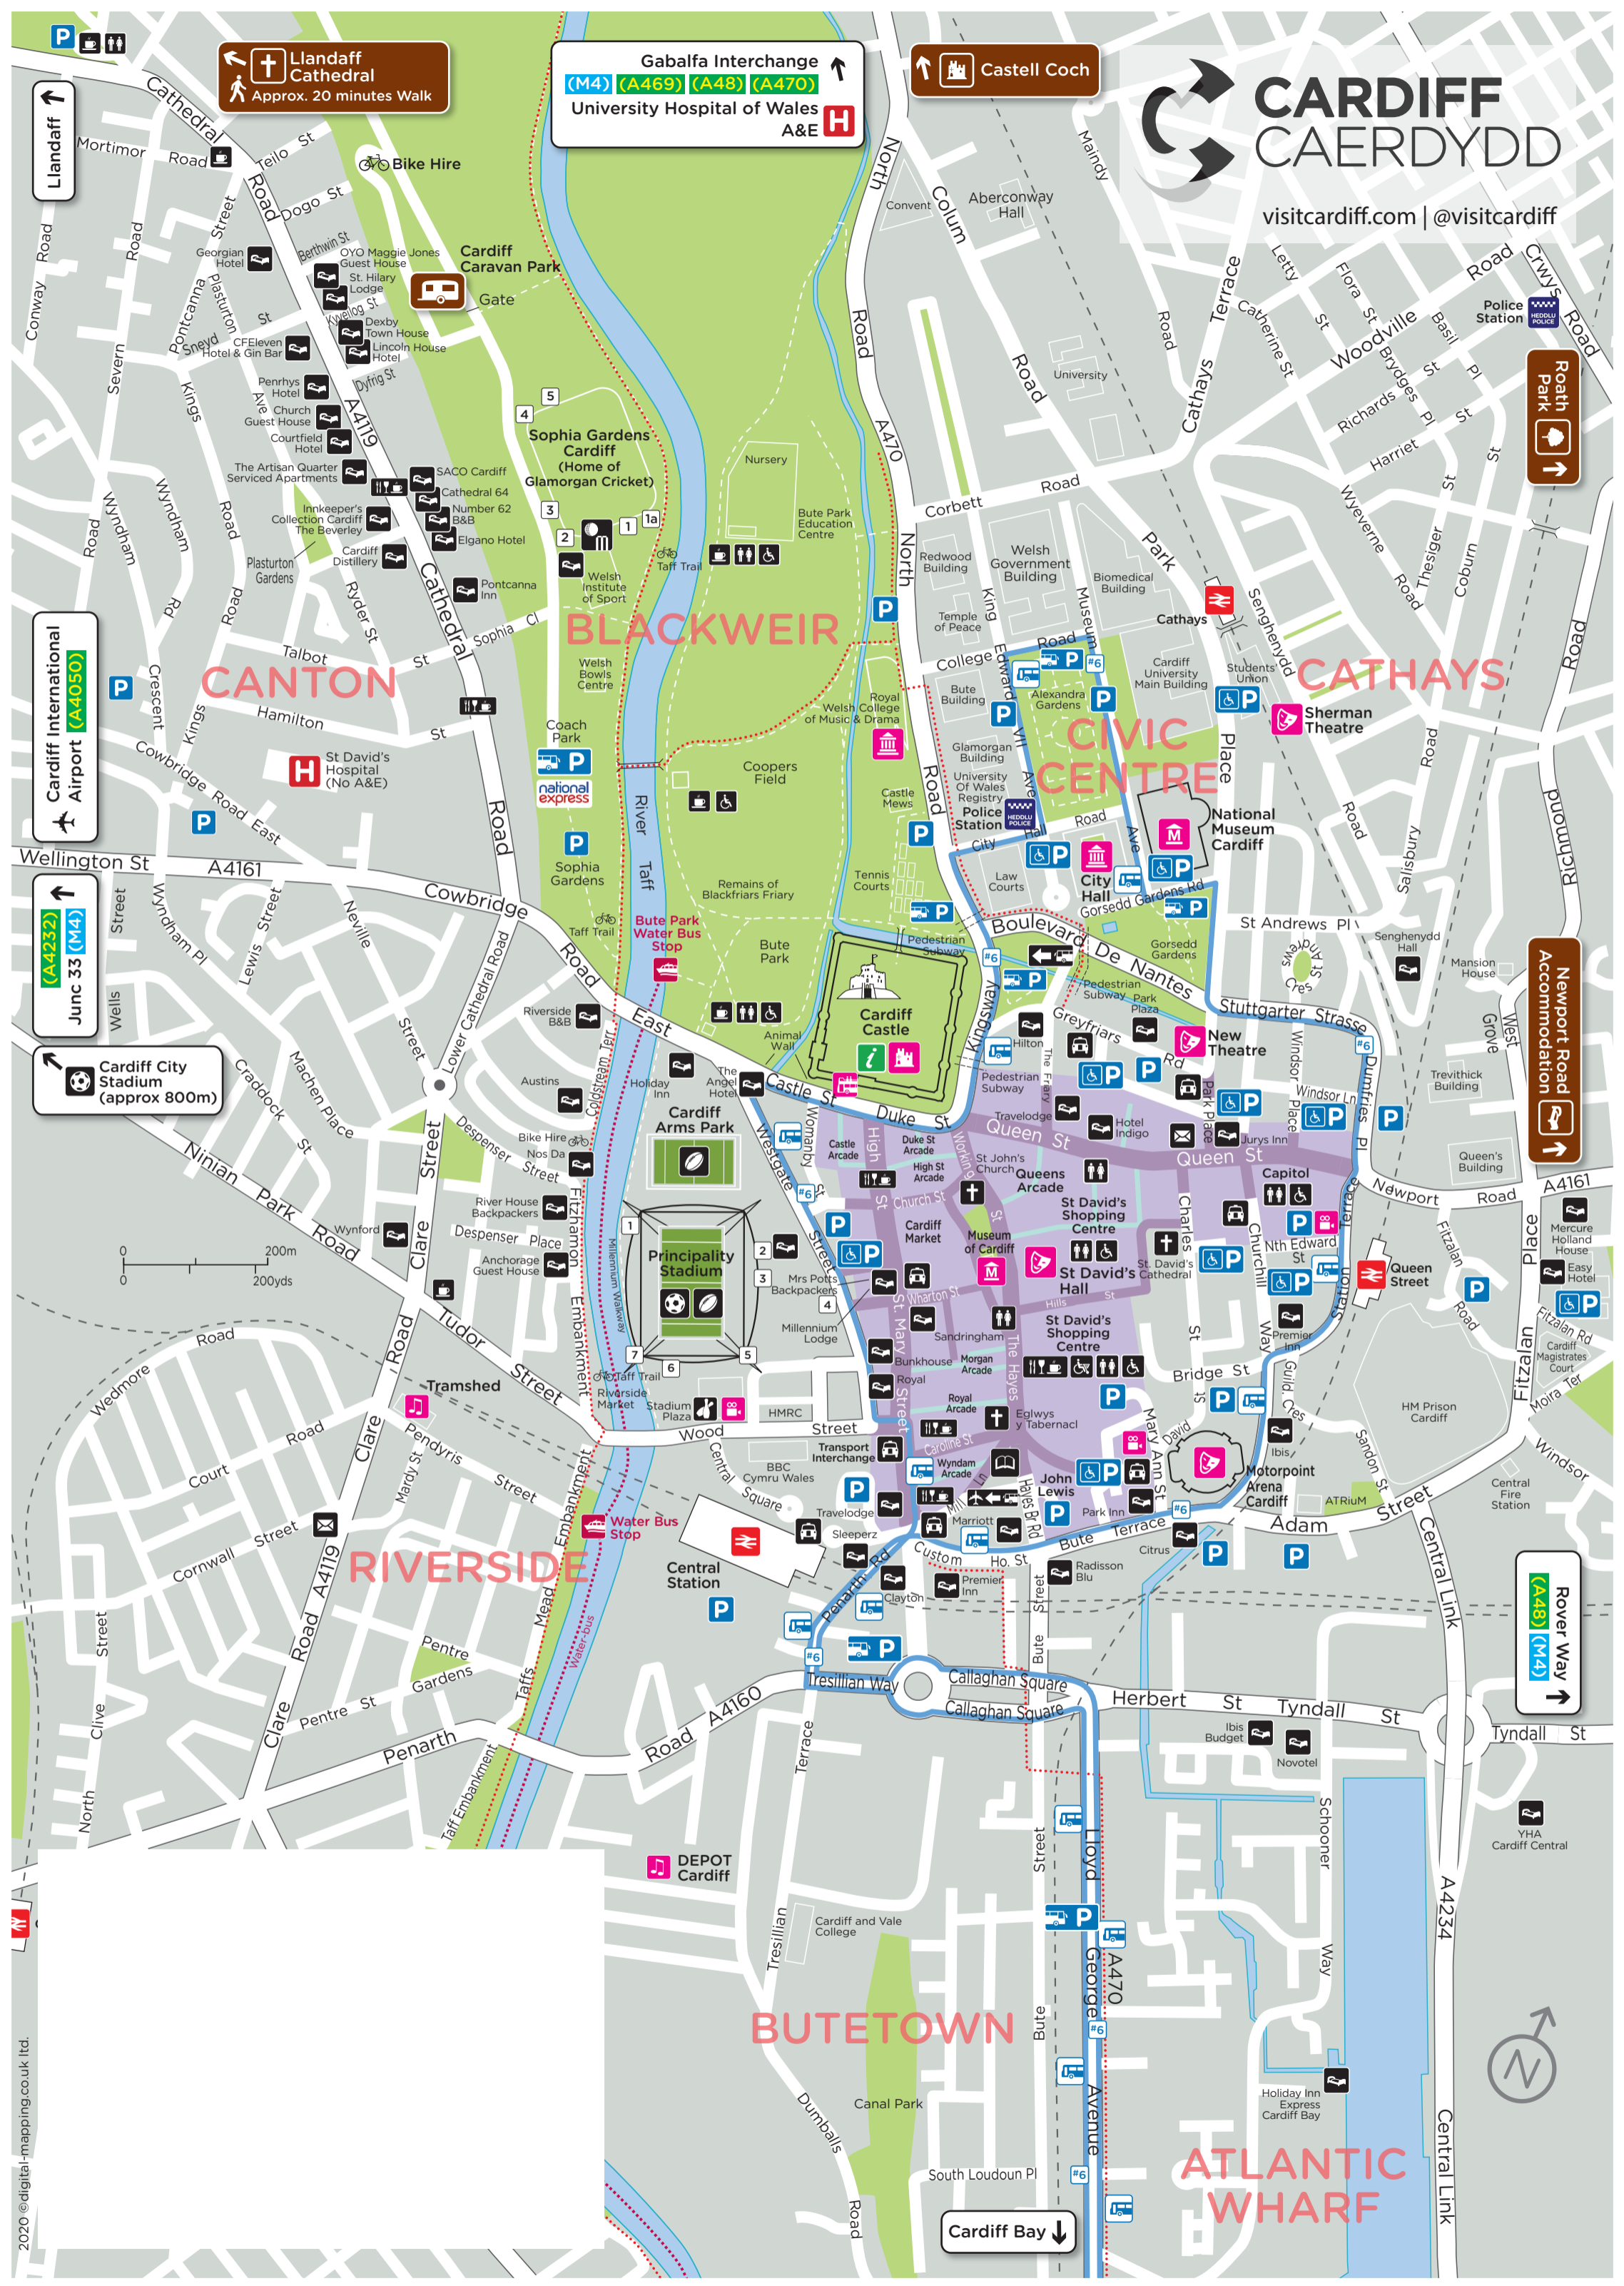

CARDIFF CAERDYDD

visitcardiff.com | @visitcardiff

Llandaff Cathedral
Approx. 20 minutes Walk

Gabalfa Interchange
(M4) (A469) (A48) (A470)
University Hospital of Wales
A&E

Castell Coch

Cardiff International Airport
(A4050)

Junc 33
(A4232) (M4)

Cardiff City Stadium
(approx 800m)

Roath Park

Newport Road Accommodation

Rover Way
(A48) (M4)

Cardiff Bay